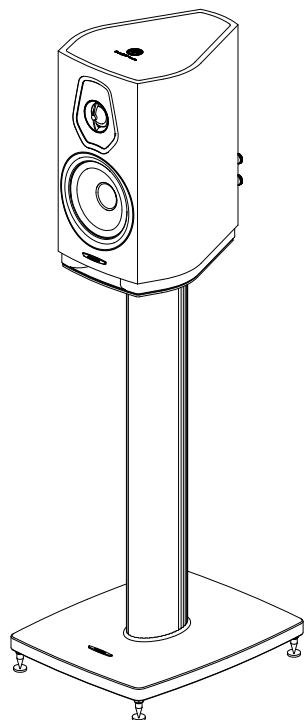

Sonus faber

ARTISAN OF SOUND

BOOKSHELF LOUDSPEAKER

SONETTO I

DIMENSIONS (HxWxD)

359x219x305 mm
14x9x12 in

WEIGHT

5,5 kg ea
12,1 lb ea

DIMENSIONS (HxWxD) STAND INCLUDED

1090x305x340 mm
43x12x13 in

STAND WEIGHT

4,7 kg ea
10,3 lb ea