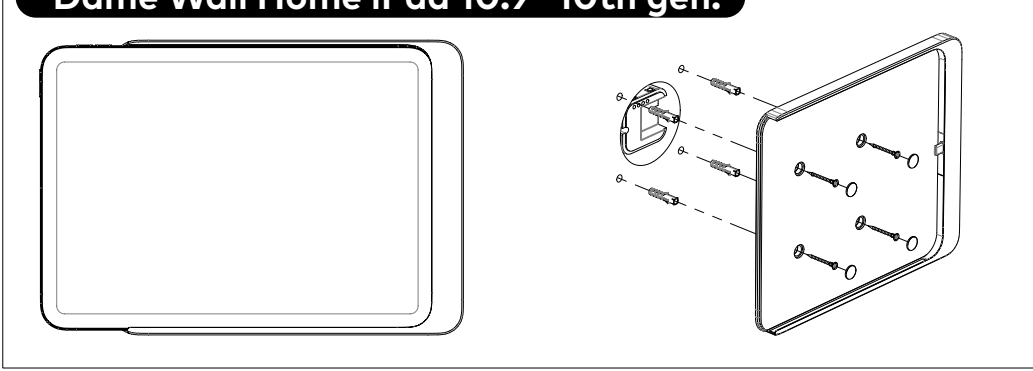

Dame Wall Home iPad 10.9" 10th gen.

3

1

4

Mount only in horizontal position.
Connector on your right hand side.

2

5