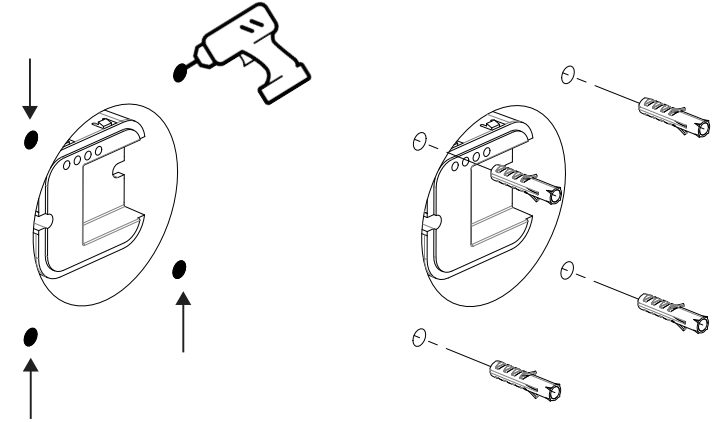

Dame Wall Home iPad 10.9" 10th gen.

3

1

4

Mount only in horizontal position.
Connector on your right hand side.

2

5